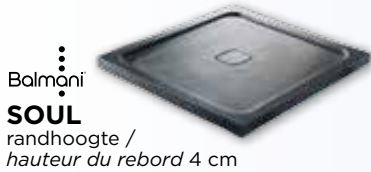

DOUCHEBAKKEN IN COMPOSITIEMARMER / RECEVEURS DE DOUCHE EN MARBRE COMPOSITE

blinkend grijs / gris brillant

90 x 90 cm ~~599,00~~ **-70% 179,70***

120 x 80 cm ~~699,00~~ **-70% 209,70***

140 x 90 cm ~~849,00~~ **-70% 254,70***

160 x 90 cm ~~949,00~~ **-70% 284,70***

180 x 90 cm ~~1049,00~~ **-70% 314,70***