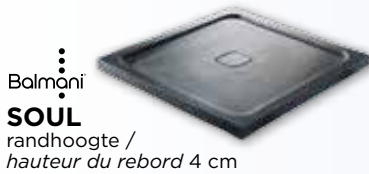

DOUCHEBAKKEN IN COMPOSITIEMARMER / RECEVEURS DE DOUCHE EN MARBRE COMPOSITE

blinkend grijs / gris brillant

90 x 90 cm ~~599,00~~ **-70% 179,70***

120 x 80 cm ~~699,00~~ **-70% 209,70***

140 x 90 cm ~~849,00~~ **-70% 254,70***

160 x 90 cm ~~949,00~~ **-70% 284,70***

180 x 90 cm ~~1049,00~~ **-70% 314,70***